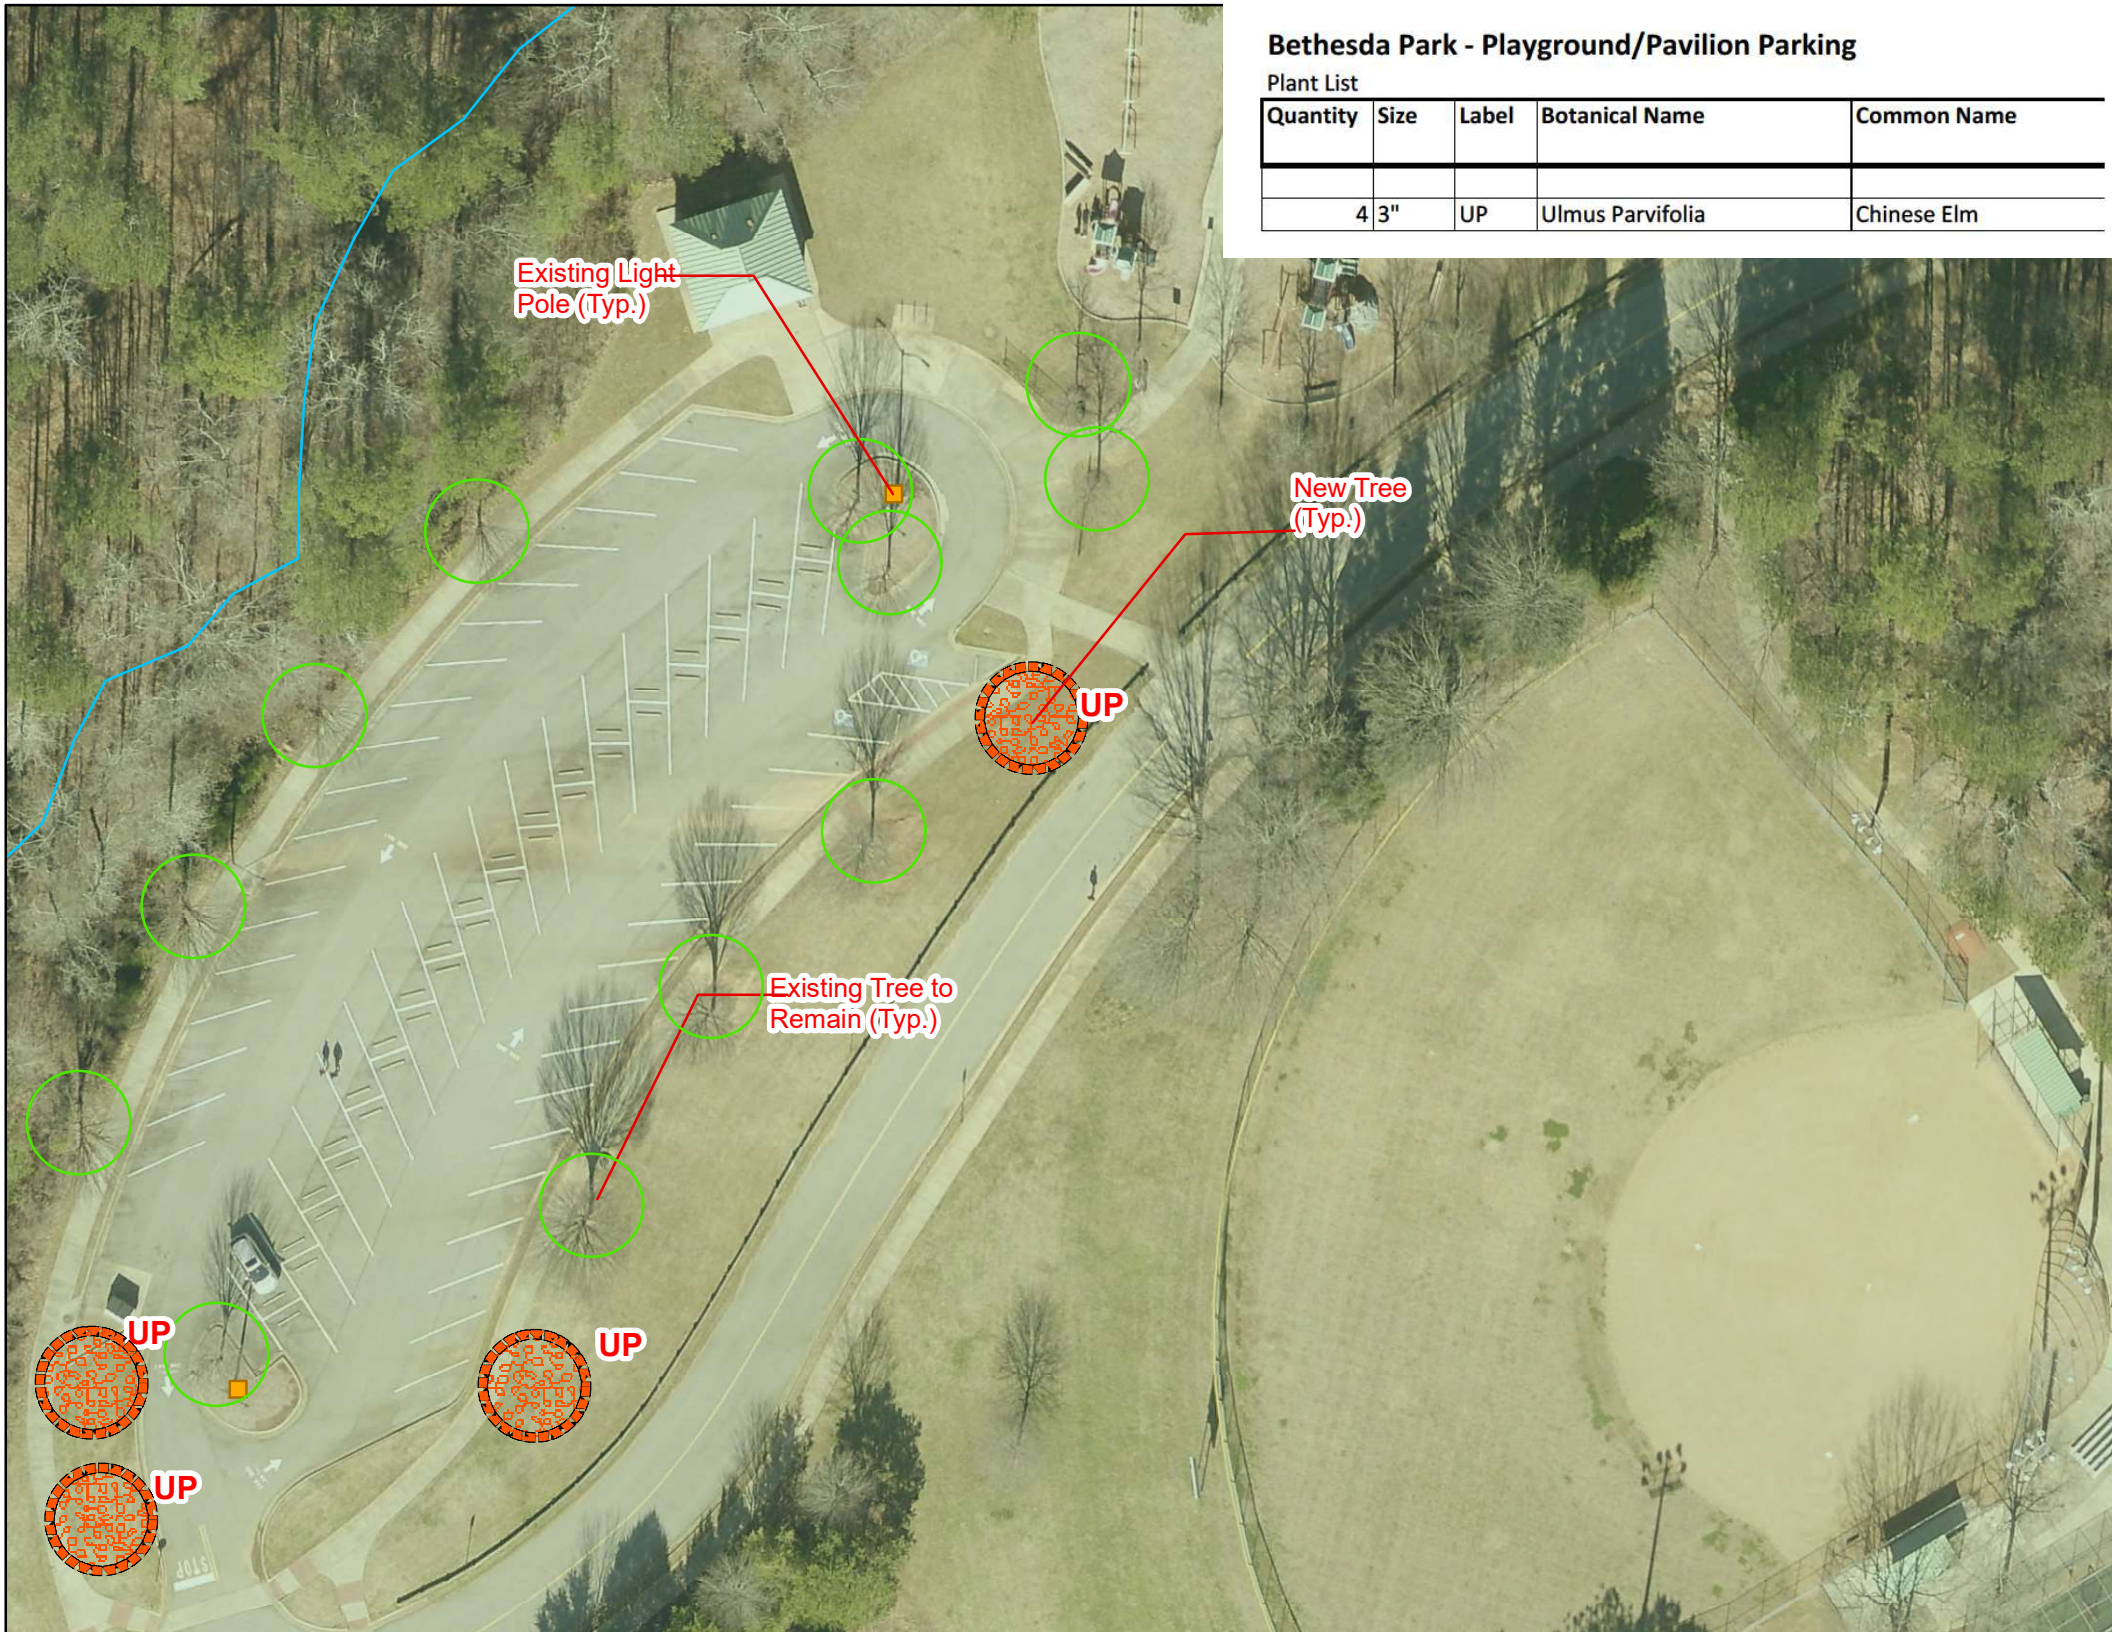

Bethesda Park - Playground/Pavilion Parking

Plant List

Quantity	Size	Label	Botanical Name	Common Name
4	3"	UP	Ulmus Parvifolia	Chinese Elm

Existing Light Pole (Typ.)

New Tree (Typ.)

UP

Existing Tree to Remain (Typ.)

UP

UP

UP