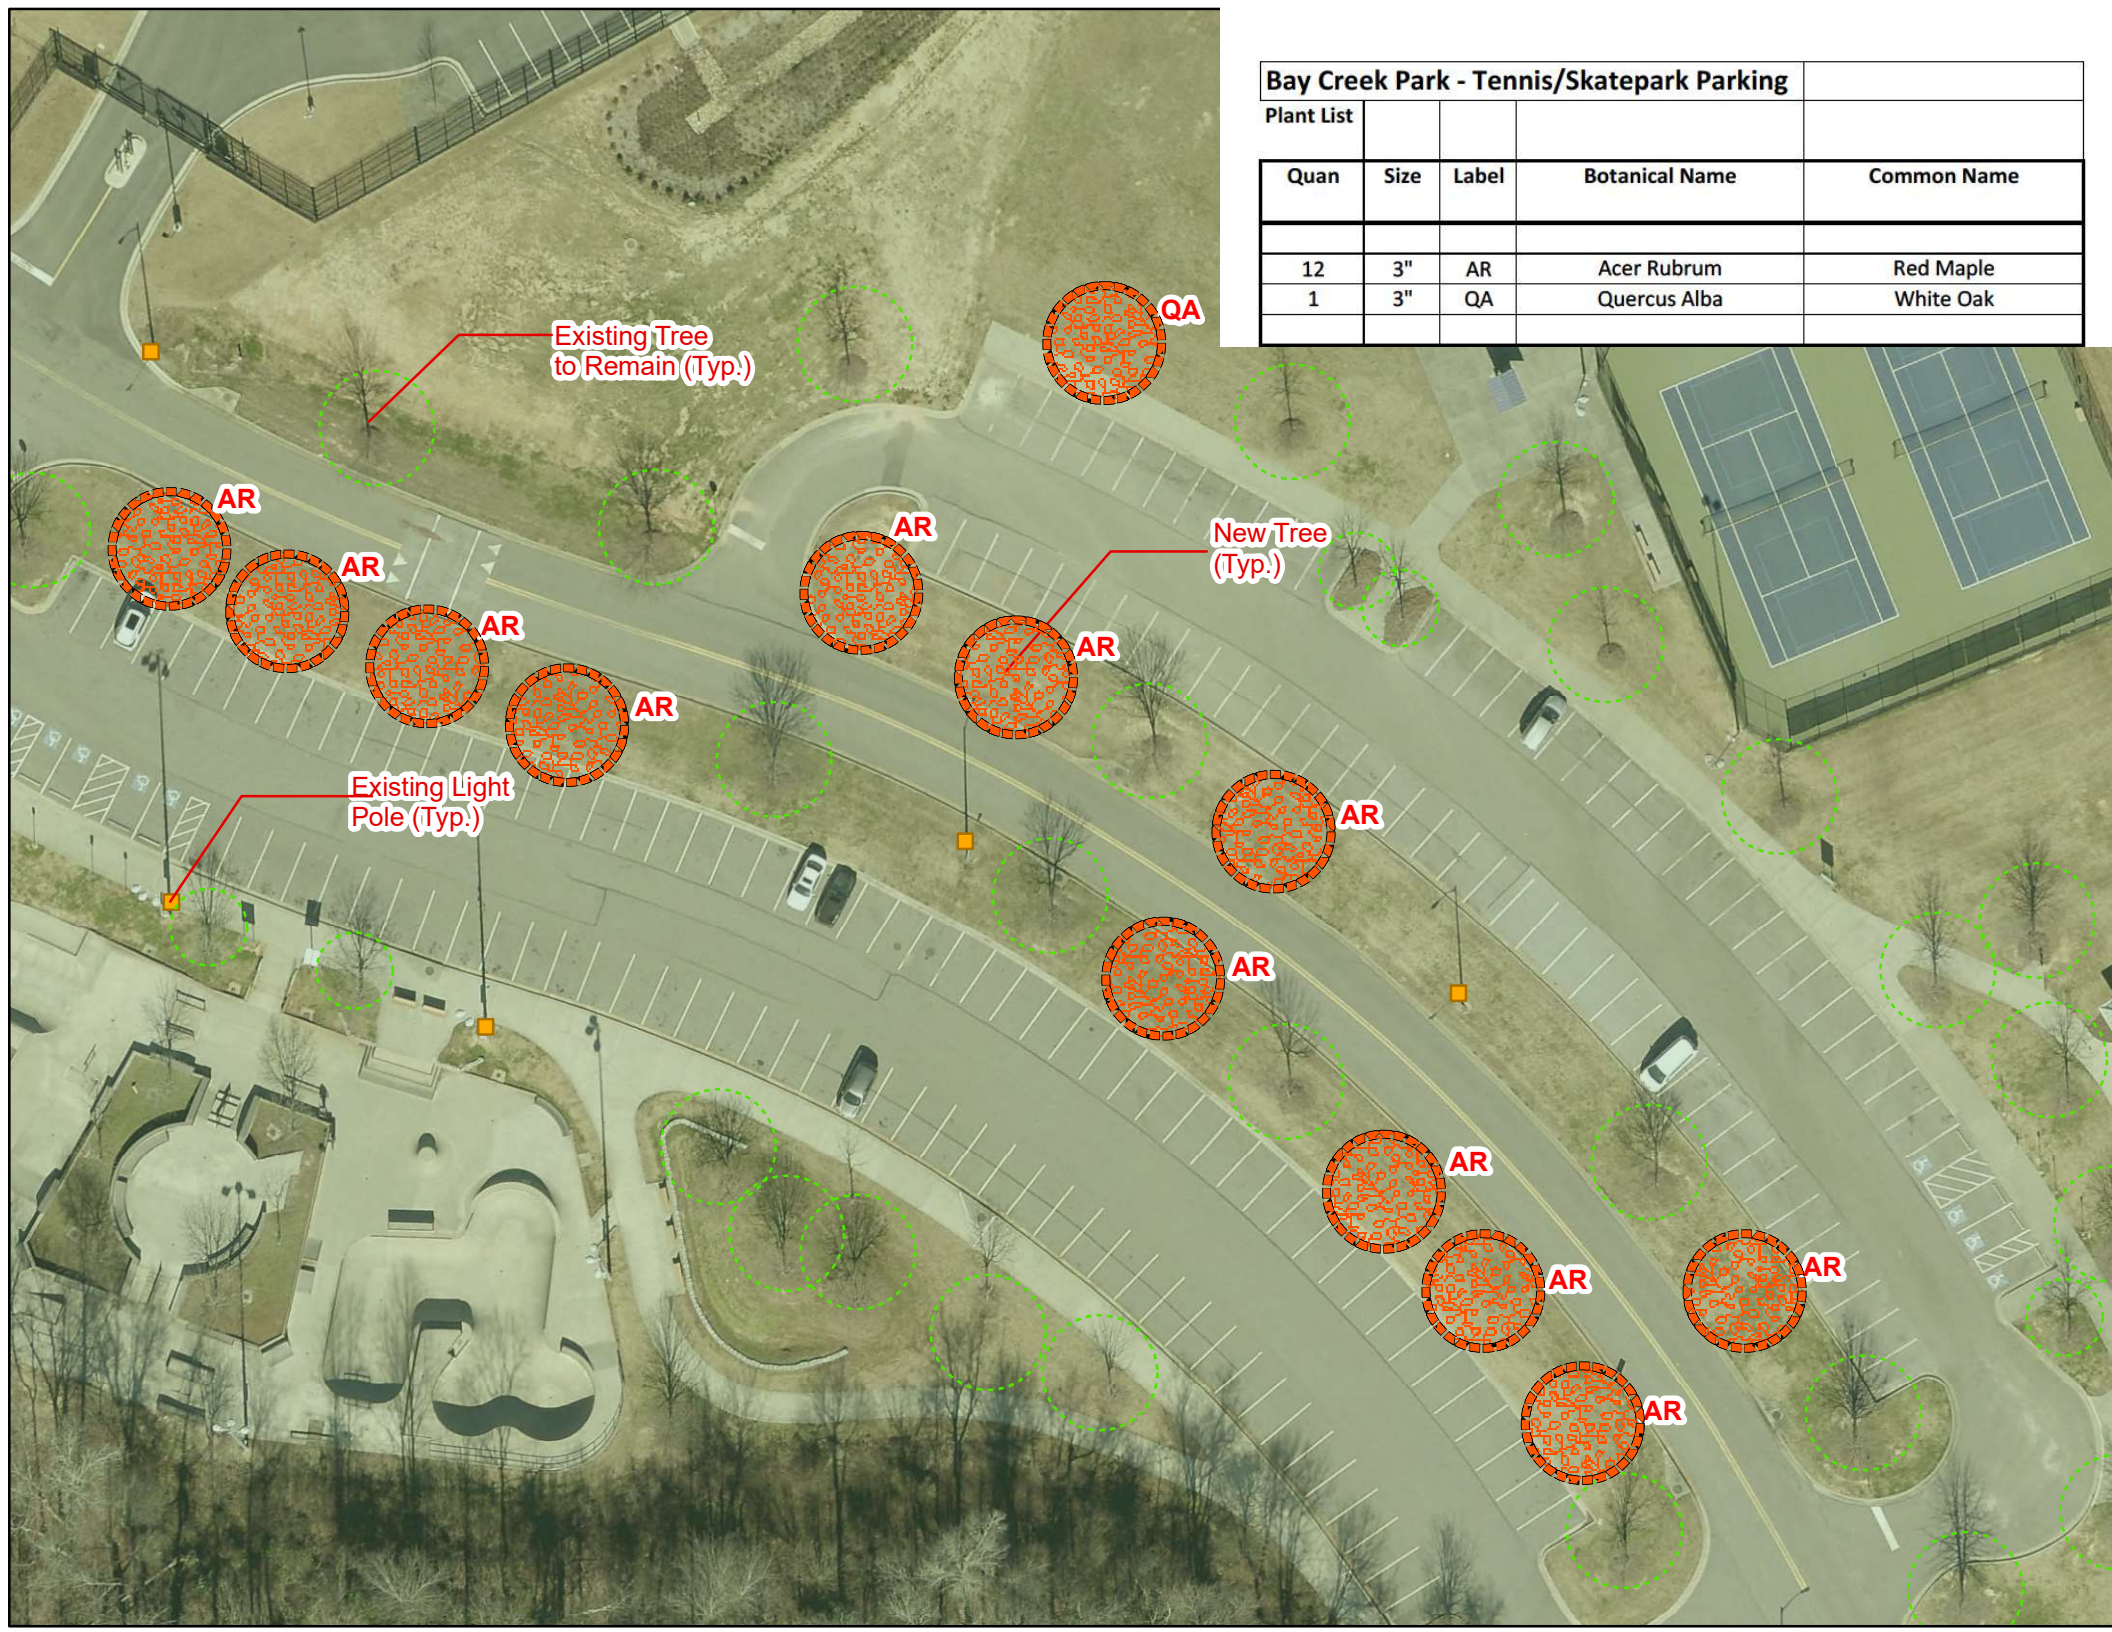

Bay Creek Park - Tennis/Skatepark Parking

Plant List

Quan	Size	Label	Botanical Name	Common Name
12	3"	AR	Acer Rubrum	Red Maple
1	3"	QA	Quercus Alba	White Oak

Existing Tree to Remain (Typ.)

QA

AR

AR

AR

AR

Existing Light Pole (Typ.)

AR

AR

New Tree (Typ.)

AR

AR

AR

AR

AR

AR