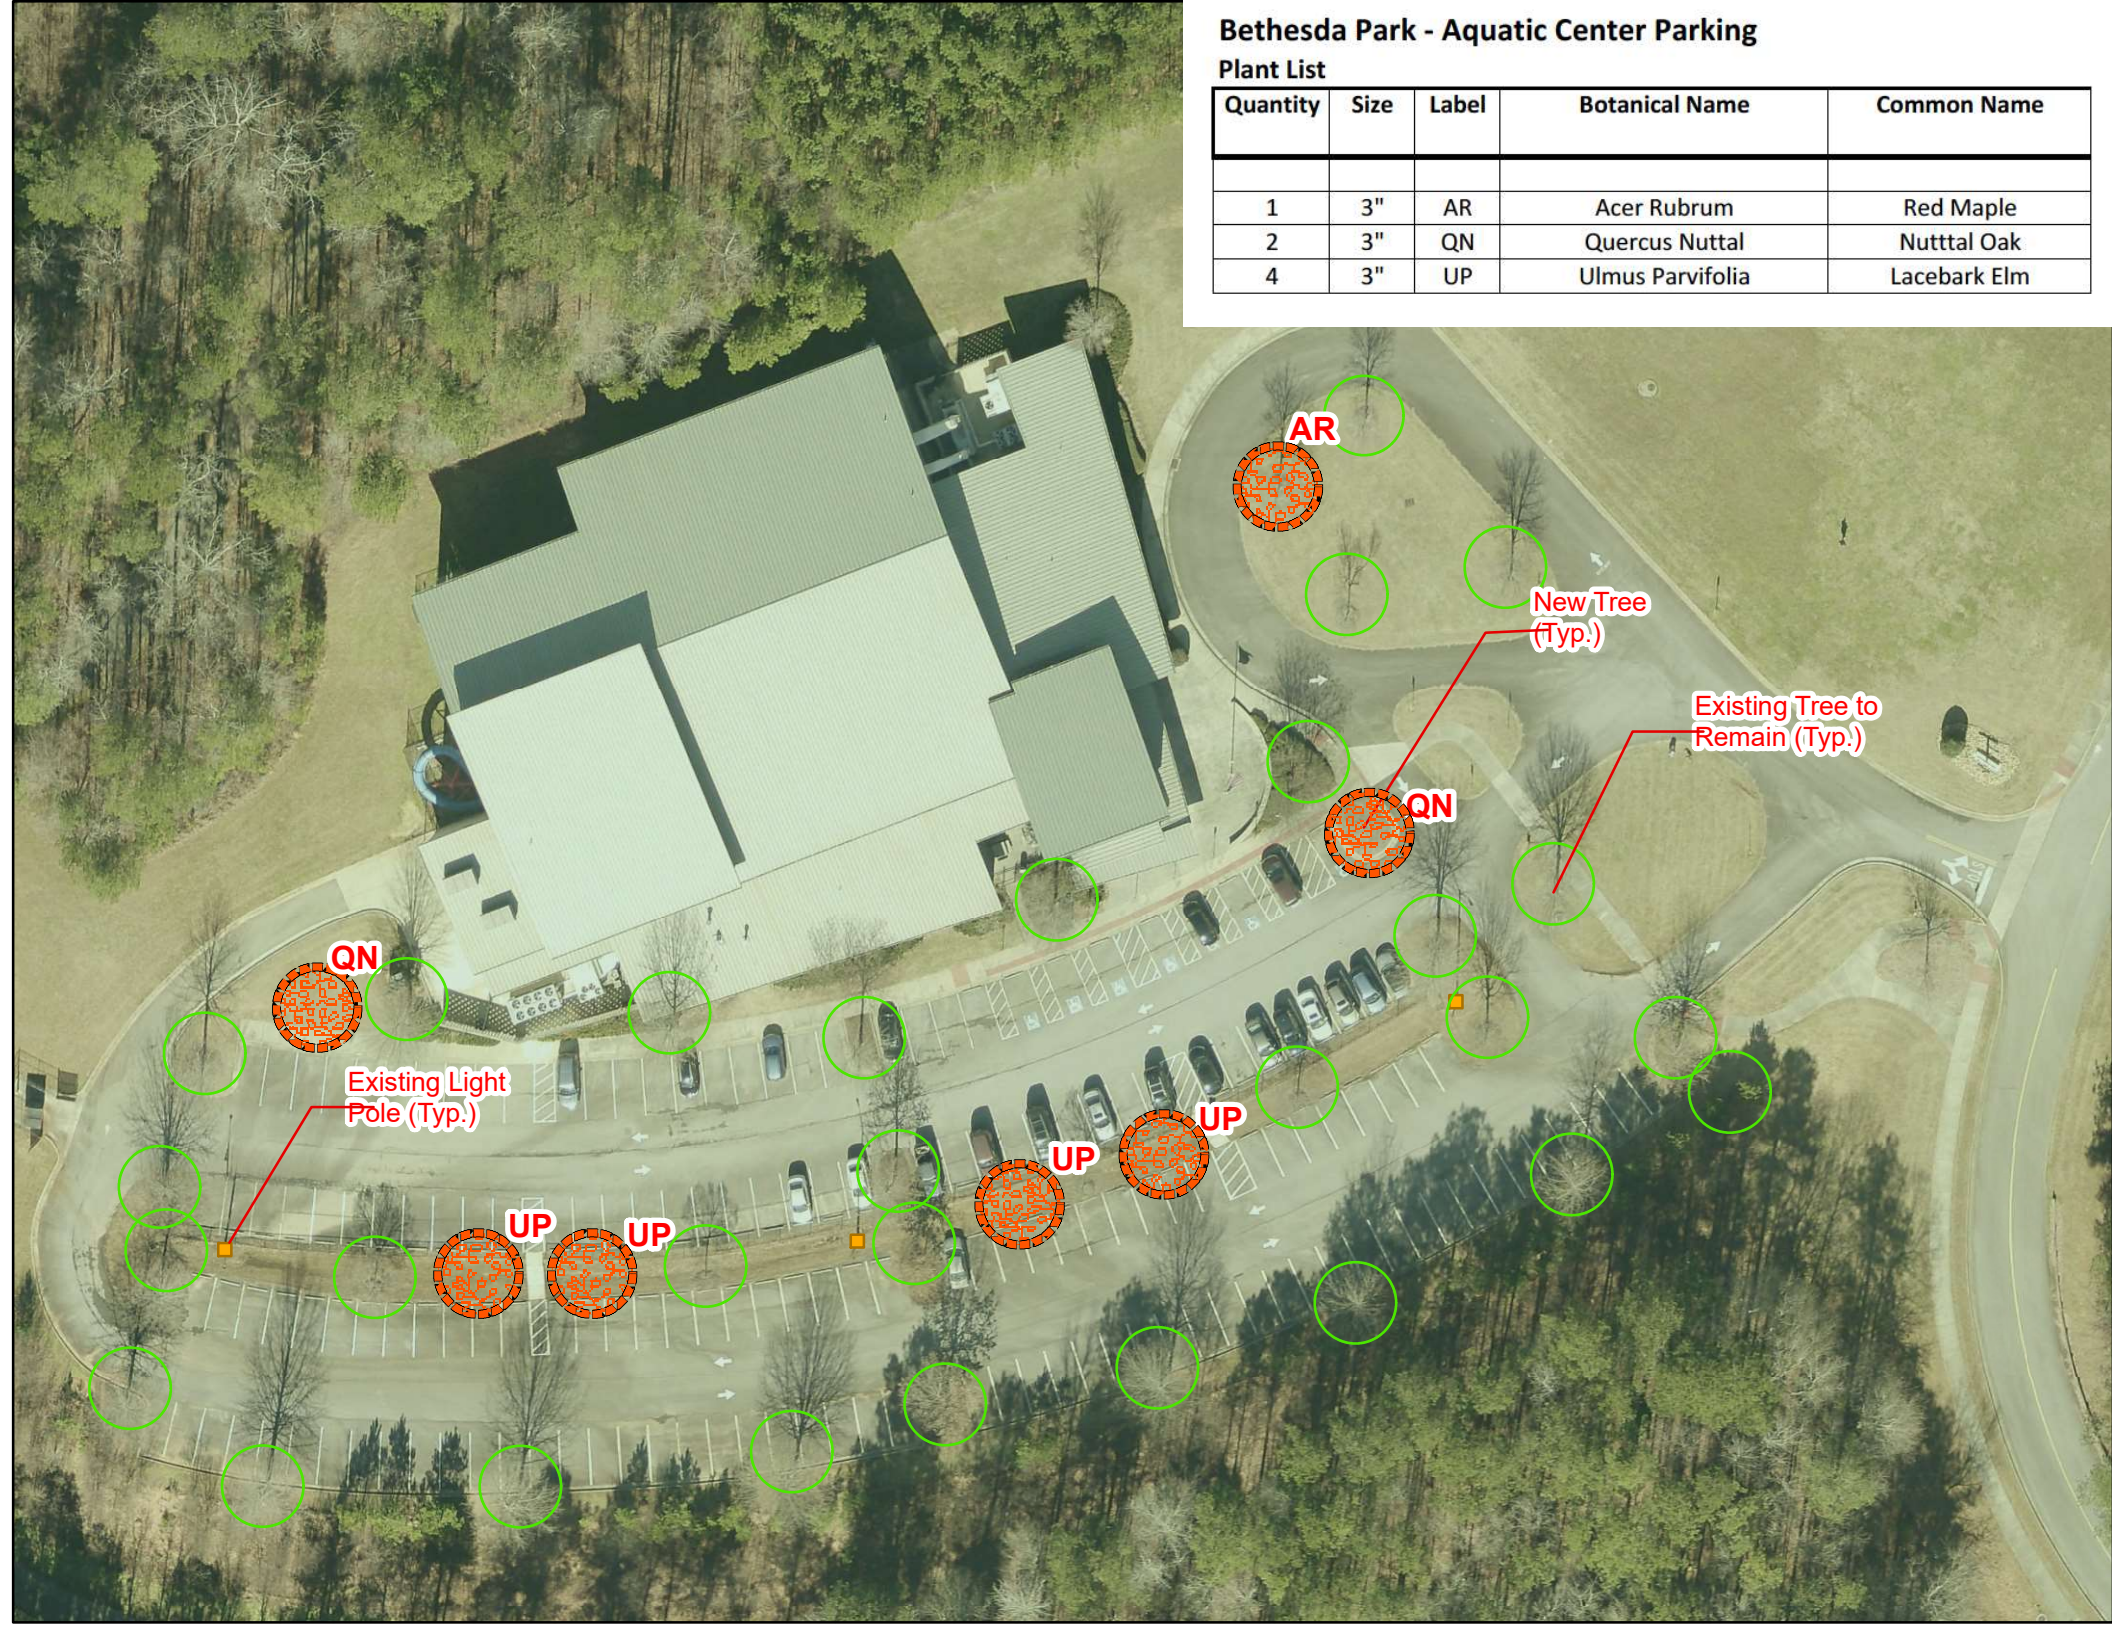

AR

UP

UP

UP

AR

AR

New Tree (Typ.)

Existing Tree to Remain (Typ.)

Existing Light Pole (Typ.)

Bethesda Park - Aquatic Center Parking

Plant List

Quantity	Size	Label	Botanical Name	Common Name
1	3"	AR	Acer Rubrum	Red Maple
2	3"	QN	Quercus Nuttall	Nuttall Oak
4	3"	UP	Ulmus Parvifolia	Lacebark Elm