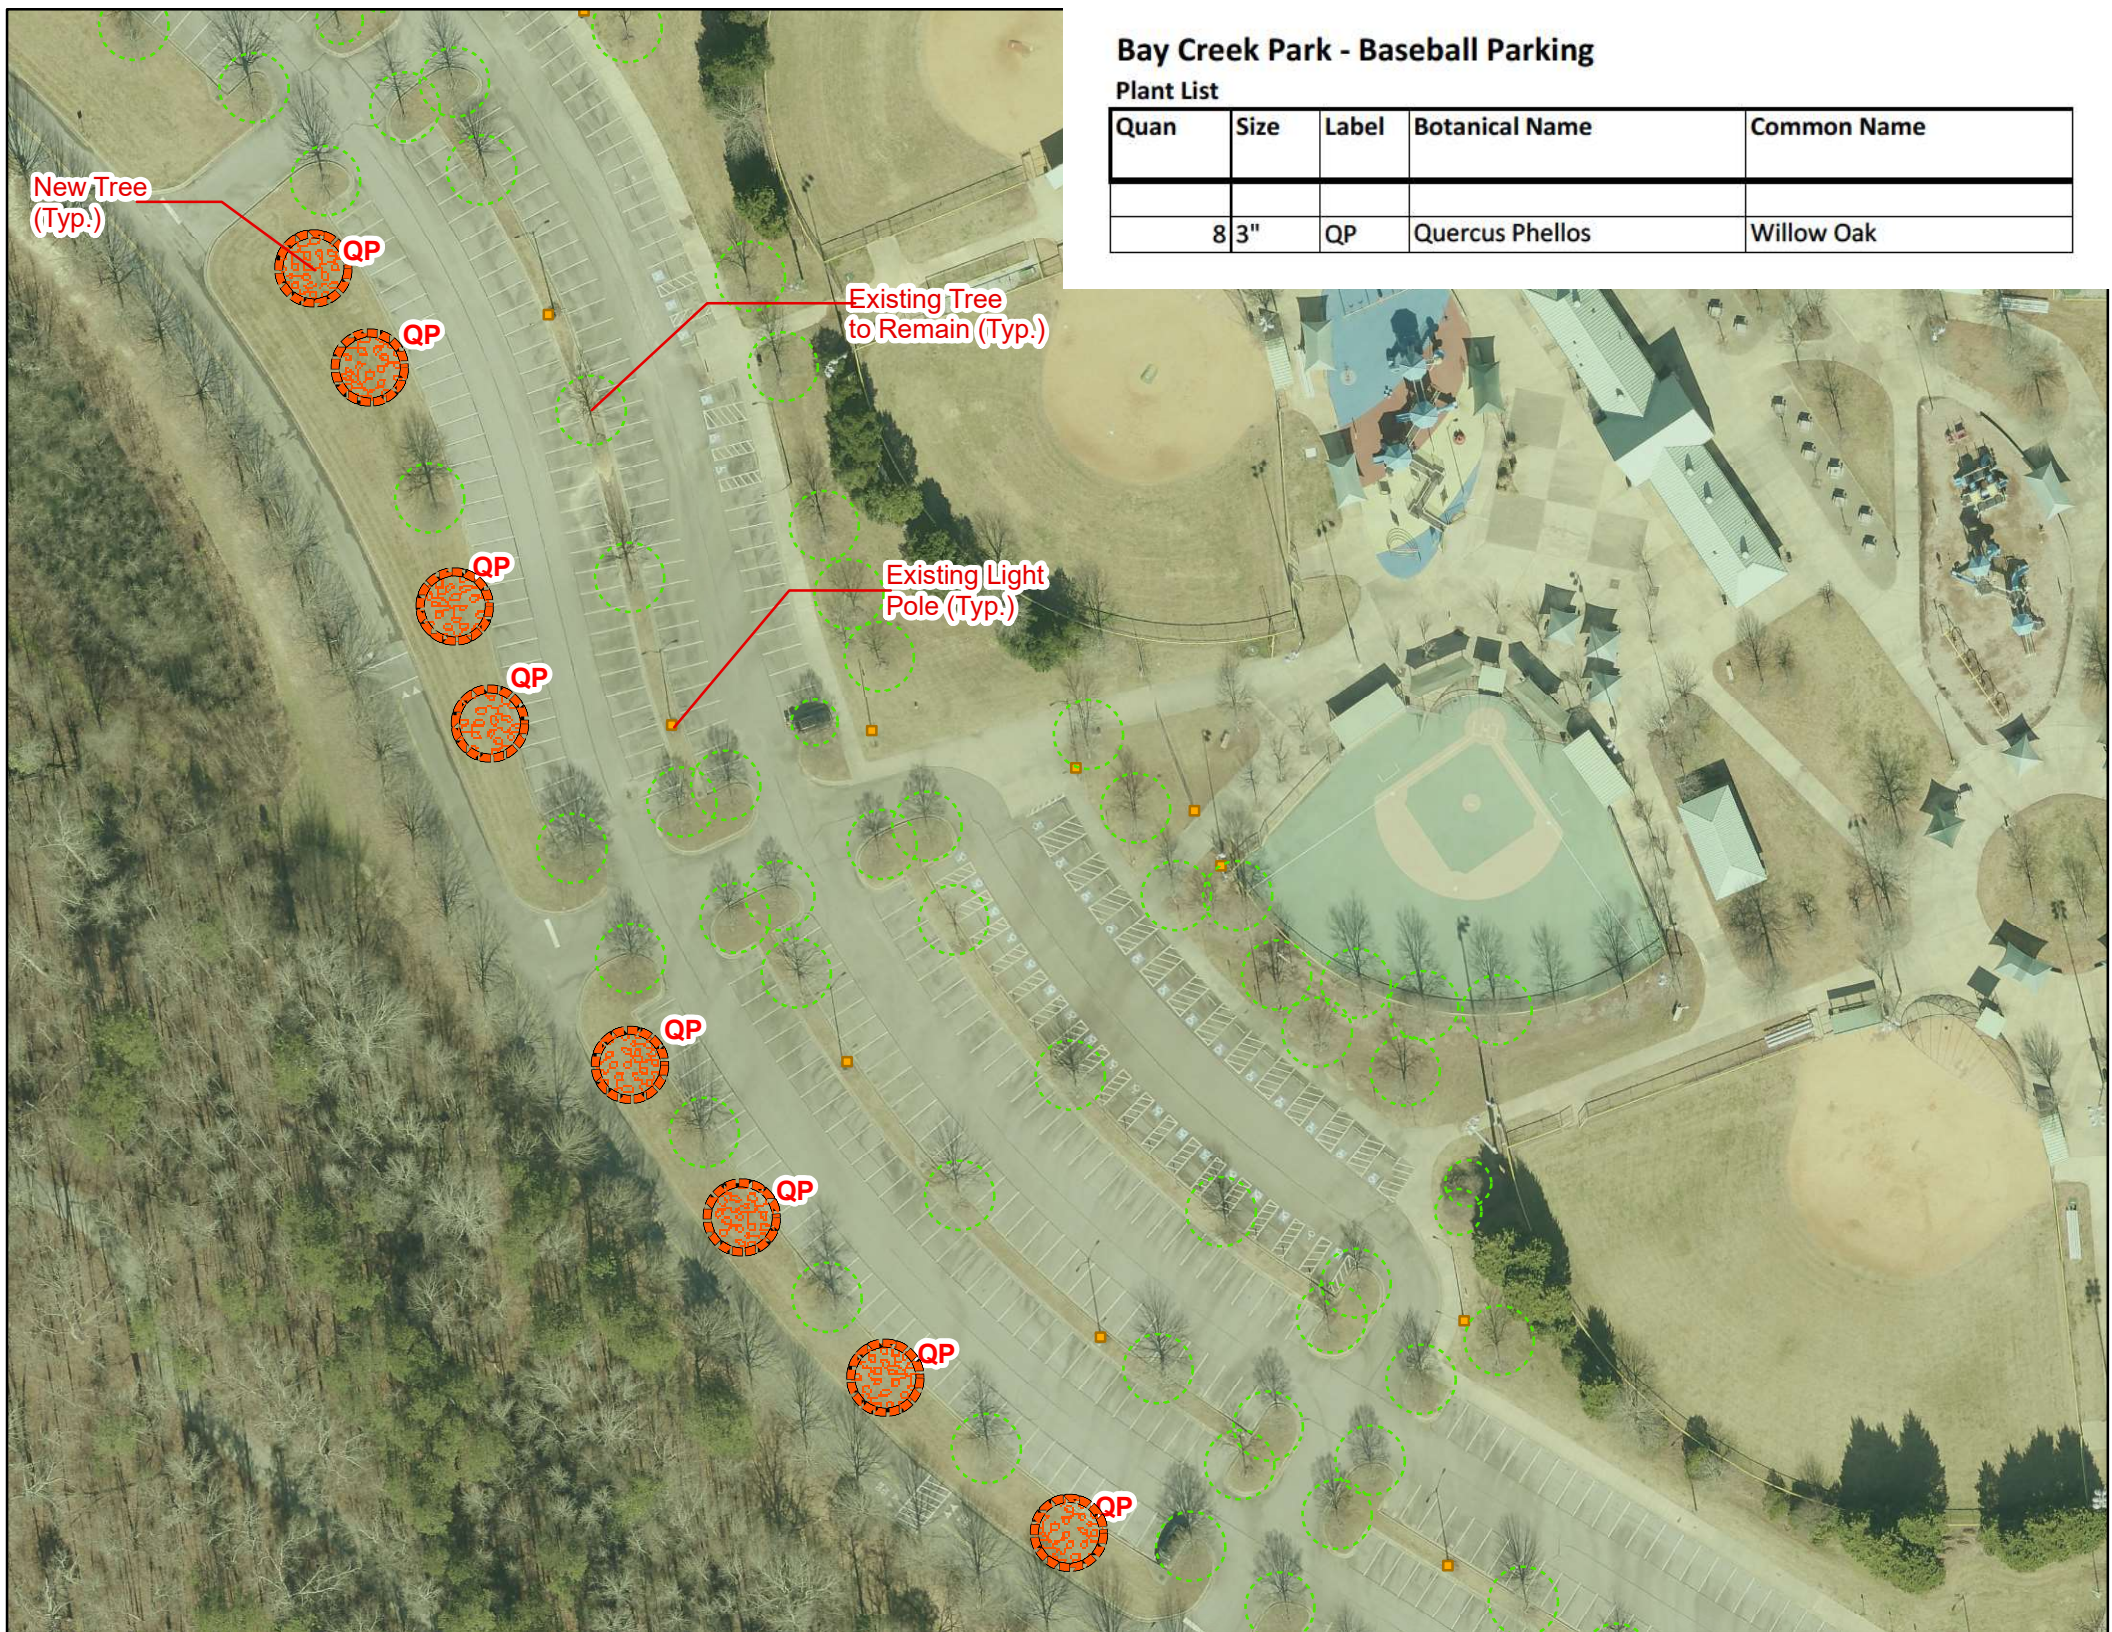

Bay Creek Park - Baseball Parking

Plant List

Quan	Size	Label	Botanical Name	Common Name
	8 3"	QP	Quercus Phellos	Willow Oak

New Tree
(Typ.)

QP

QP

QP

QP

QP

QP

QP

QP

Existing Tree
to Remain (Typ.)

Existing Light
Pole (Typ.)