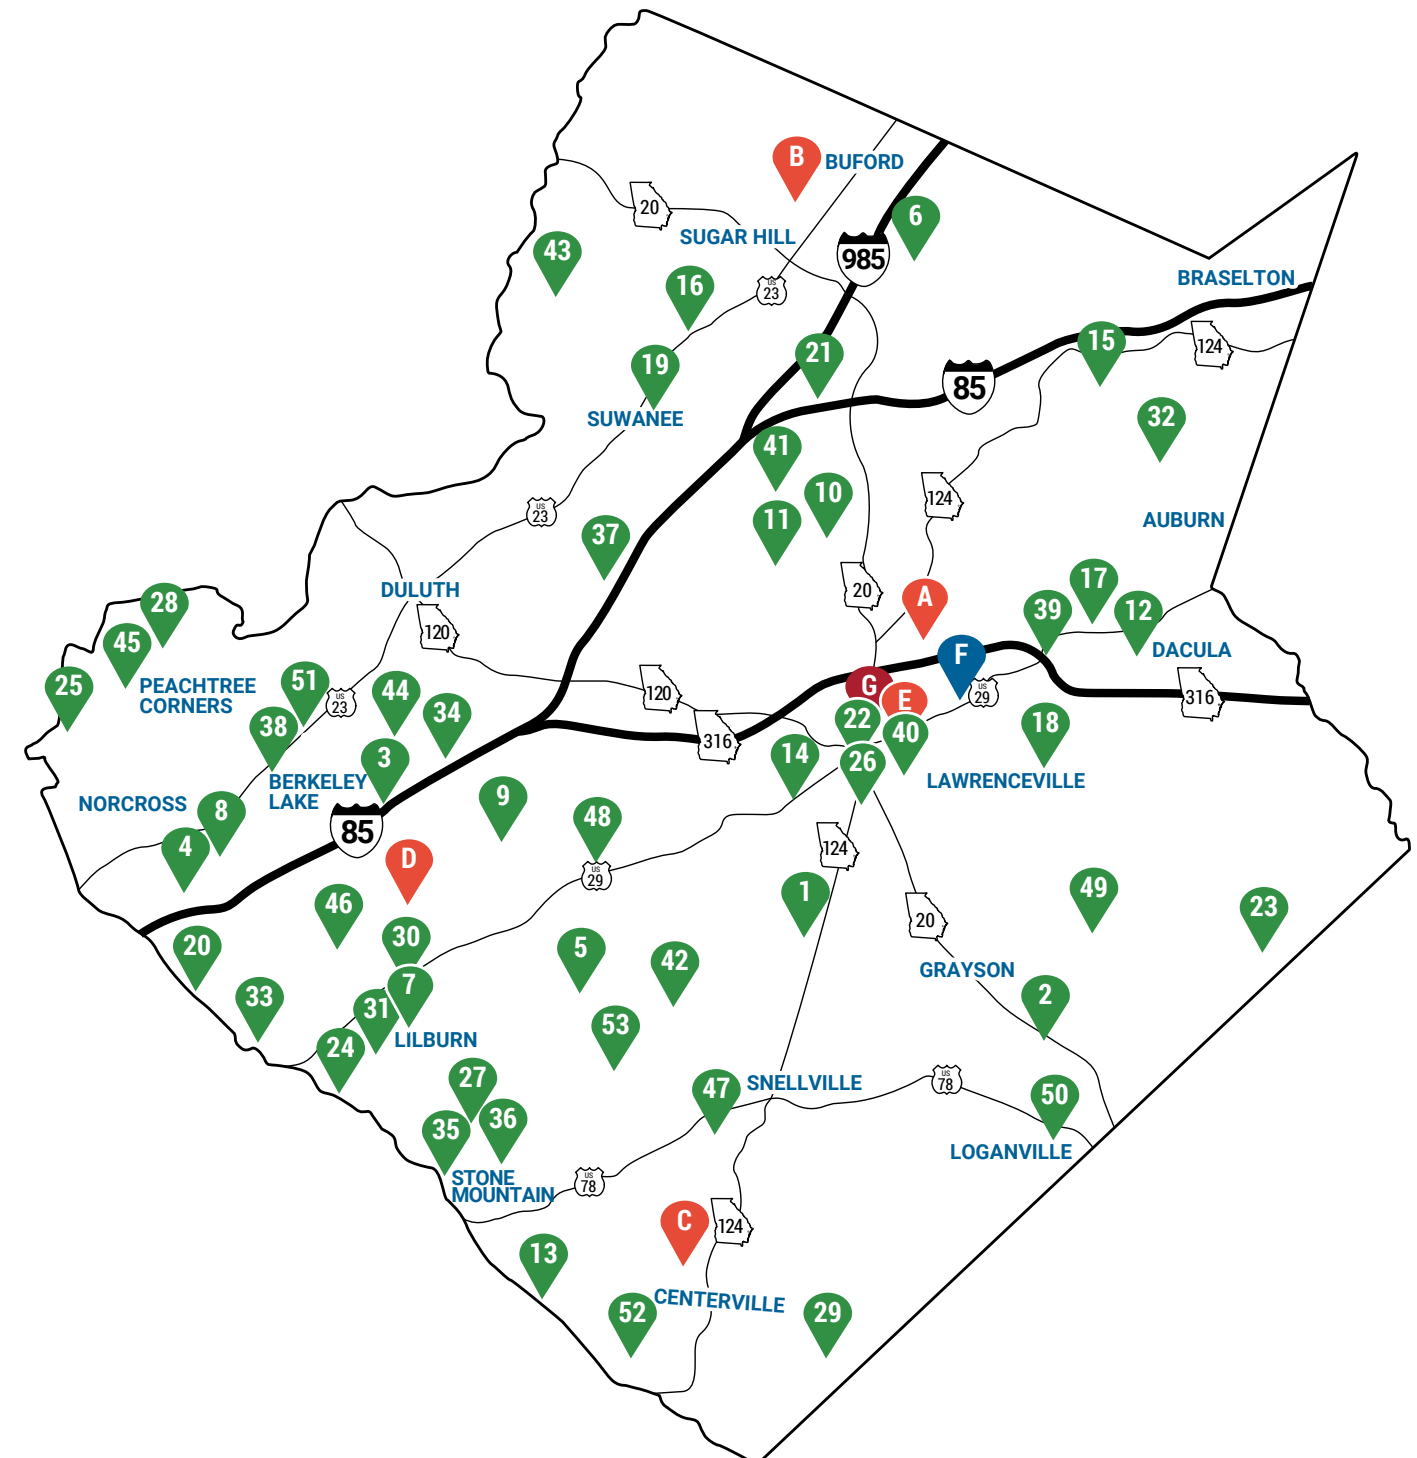

Baseball/Softball Field	Basketball Court	Community Garden	Dog Park	Facility/Room	Fishing	Football/Multiuse Field	Gymnasium	Historical/cultural	Lake/Pond/River	Pavilion/Meadow	Playground	Pool-Indoor	Pool-Outdoor	Sand Volleyball Court	Skate Park	Soccer Field	Tennis/Pickleball Court	Trail-Equestrian/Mtn. Bike	Trail-Paved/Non-Paved	Outdoor Lighted Walking Path		
31 Lions Club Park | Lilburn | 678.277.0860	•										P										•		
32 Little Mulberry Park | Auburn | 678.277.0850 Multiple entrances						•				•	P										E	•	
33 Lucky Shoals Park | Norcross | 678.277.0860	•	•		•		•	•				P						•	•			•	•	
34 McDaniel Farm Park | Duluth | 770.814.4920 Multiple entrances				•	•					•	P											•	
35 Mountain Park Aquatic Center | Stone Mountain 678.277.0870 Mountain Park Activity Building | Stone Mountain 678.277.0179						•							•	•								•	
36 Mountain Park Park | Lilburn | 770.978.5271 Mountain Park Park Depot | Lilburn | 678.277.0179	•										P					•	•					•	
37 Peachtree Ridge Park | Suwanee | 678.277.0910	•	•	•								P	M					•					•	•
38 Pinckneyville Park | Berkeley Lake | 678.277.0920 Multiple entrances	•			•	•	•			•		P				•	•	•					•	
39 Rabbit Hill Park | Dacula | 678.277.0893 Multiple entrances	•	•		•	•	•				•	P	M			•		•					•	
40 Rhodes Jordan Park | Lawrenceville | 678.277.0890	•	•	•	•	•	•	•			•	P	M		•			•	•				•	
41 Rock Springs Park | Lawrenceville | 770.417.2210 Multiple entrances				•							P						•	•				•	
42 Ronald Reagan Park | Lawrenceville | 678.277.0179		•		•						•	P				•							•	
43 Settles Bridge Park | Suwanee | 678.277.0910				•							P	M				•						•	
44 Shorty Howell Park | Duluth | 678.277.0906	•					•				•	P	M										•	•
45 Simpsonwood Park | Peachtree Corners | 770.822.5450									•		P	M			•							•	
46 Singleton Park | Norcross | Under Construction																							
47 South Gwinnett Park | Snellville | 770.978.5271 Multiple entrances	•												•									•	
48 Sweet Water Park | Lawrenceville | 678.277.0179		•									P				•		•					•	
49 Tribble Mill Park | Lawrenceville | 678.277.0890 Multiple entrances						•				•	P	M										E	•
50 Vines Park | Loganville | 678.277.0890 VinesMansion.com			•	•				•	•													•	
51 West Gwinnett Park & Aquatic Center | Berkeley Lake | 678.407.8801			•	•	•								•	•			•					•	•
52 Yellow River Park | Stone Mountain | 678.978.5271 Multiple entrances						•				•	P	M										E	•
53 Yellow River Post Office Site | Lilburn | 770.814.4920								•														•	

- **A** Gwinnett Senior Services Center | Lawrenceville
  678.377.4150
  OneStop 4 Help | 678.822.8850
  Veteran & Family Services | 678.226.9177
- **B** OneStop Buford | Buford
  678.225.5360
  Buford Senior Center | 678.225.5367
- **C** OneStop Centerville | Snellville
  678.277.0228
  Centerville Senior Center | 678.277.0230
- **D** OneStop Norcross | Norcross
  678.225.5400
  Norcross Senior Center | 678.225.5430
- **E** Lawrenceville Senior Center | Lawrenceville
  678.277.0970
- **F** Bill Atkinson Animal Welfare Center | Lawrenceville
  770.339.3200
- **G** UGA Extension Gwinnett | Lawrenceville
  678.377.4010
  Government Annex Building