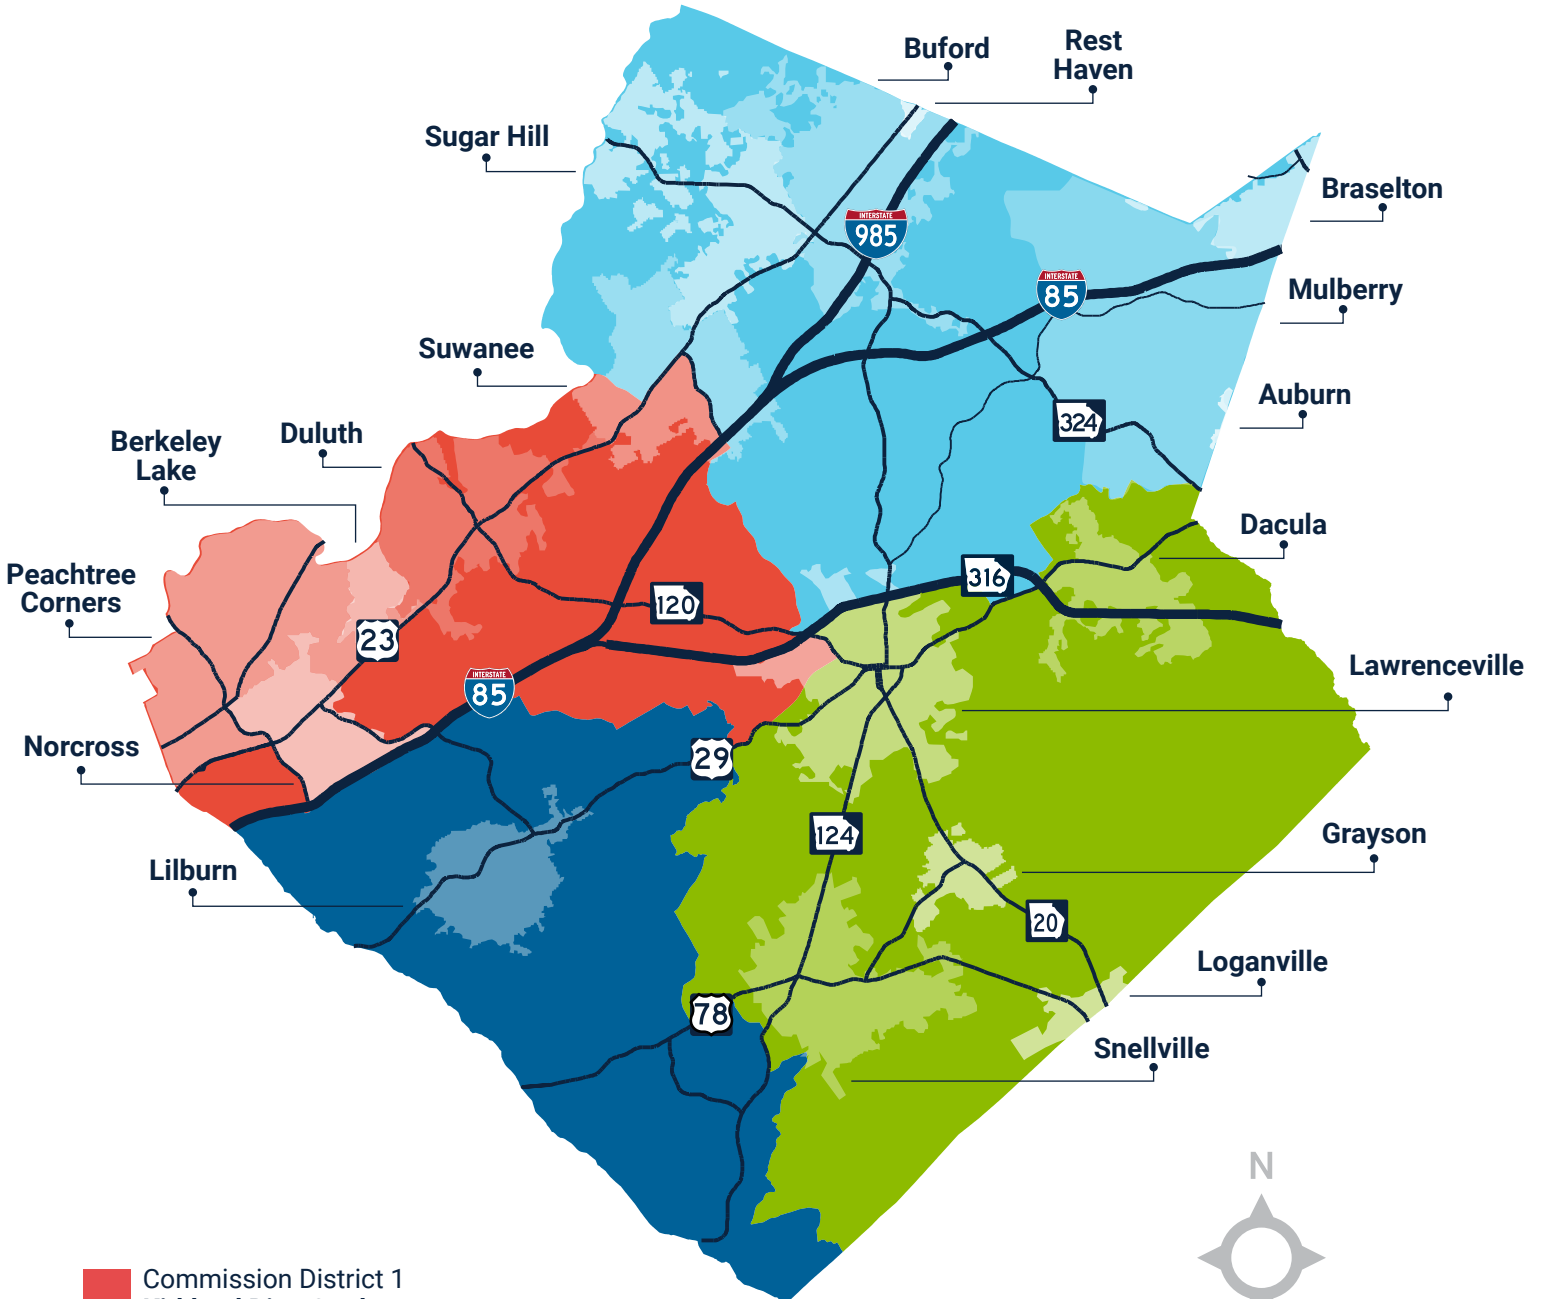

GWINNETT COUNTY MUNICIPALITIES

- Commission District 1
Kirkland Dion Carden
- Commission District 2
Ben Ku
- Commission District 3
Jasper Watkins III
- Commission District 4
Matthew Holtkamp